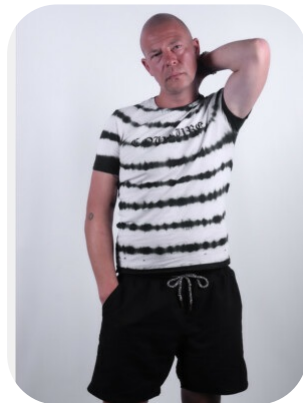

Leeroy James Haynes

Credits: 1

Age: 51-60	Height: 5ft11inch	Eye Colour: Green	Accent: London
Gender: M	Weight: 80kg	Waist: 33	Bust: 38
Location: London	Shoe Size: 9	Hips: 36	
Drives: Yes	Hair Color: Bald		

Talents
MATURE MODELS, EXTRAS

Additional Talents:

BIKE - SWIM - ROLLERBLADE - ROLLERSKATE - SKATEBOARD - HORSERIDE - SKI - ICESKATE
- SQUASH - DRUMS

Credits:

Years of Production	Production Name	Role
2009	One sixty a day	Waiter