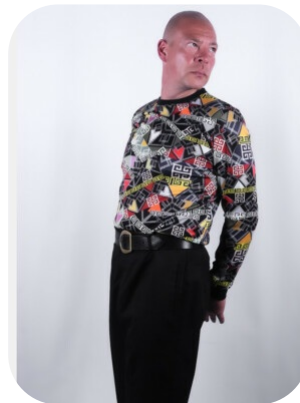

Leeroy James Haynes

Credits: 1

Age: 51-60	Height: 5ft11inch	Eye Colour: Green	Accent: London
Gender: M	Weight: 80kg	Waist: 33	Bust: 38
Location: London	Shoe Size: 9	Hips: 36	
Drives: Yes	Hair Color: Bald		

Talents
MATURE MODELS, EXTRAS

Additional Talents:

BIKE - SWIM - ROLLERBLADE - ROLLERSKATE - SKATEBOARD - HORSERIDE - SKI - ICESKATE
- SQUASH - DRUMS

Credits:

Years of Production	Production Name	Role
2009	One sixty a day	Waiter